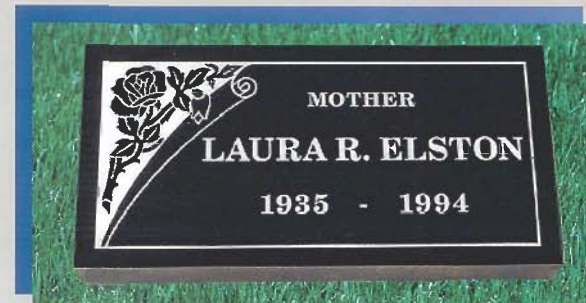

STYLE #532

*Finish: Polished Field~Skin Sunk Lettering
Lettering: Century Schoolbook*