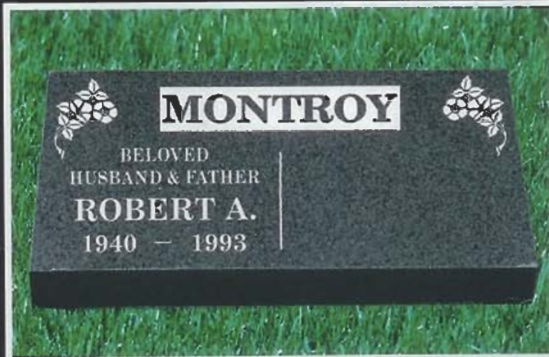

28 x 16 Flat Edge

RUSTIC MAHOGANY GRANITE

SINGLE MEMORIAL

28 x 16 Flat Edge

OXFORD REGAL GRANITE

COMPANION MEMORIAL

28 x 16 LMP Edge

BRIGHT RED GRANITE