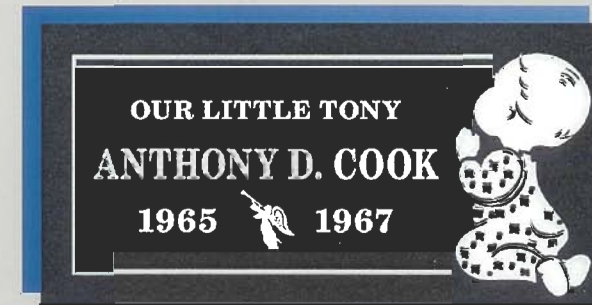

STYLE #930

*Finish: Polished Field~Skin Sunk Lettering
Lettering: Century Schoolbook*