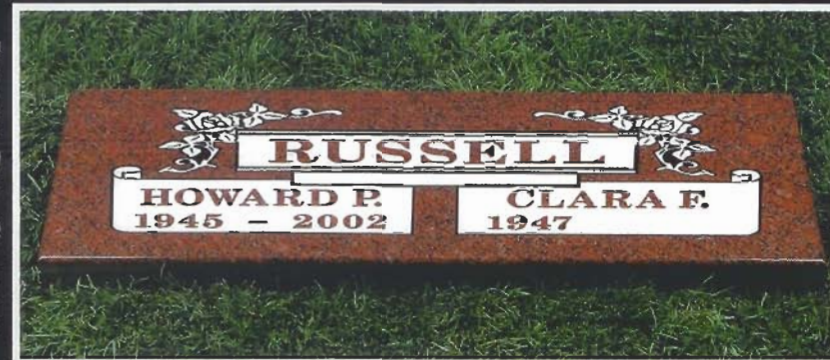

United Memorial Products, Inc.
THE SINGLE SOURCE FOR ALL YOUR MEMORIAL PRODUCT NEEDS

Granite Companion Memorials

36 x 18 Flat Edge

OXFORD REGAL GRANITE

COMPANION MEMORIAL

44 x 14 LMP Edge

BRIGHT RED GRANITE