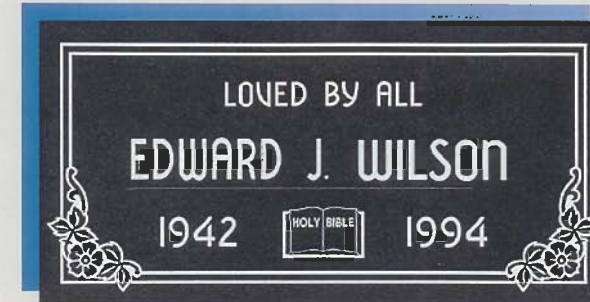

STYLE #135

*Finish: Polished Field~Skin Sunk Lettering
Lettering: Modern*