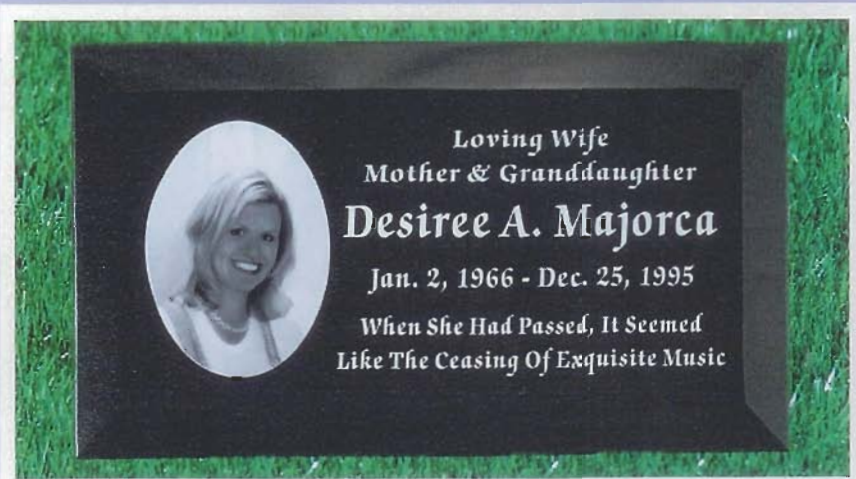

16 x28 Black Bevel Granite with Photo Etch