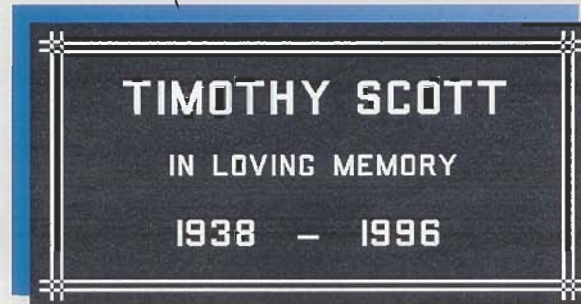

STYLE #564

*Finish: Polished Field~Skin Sunk Lettering
Lettering: Block*