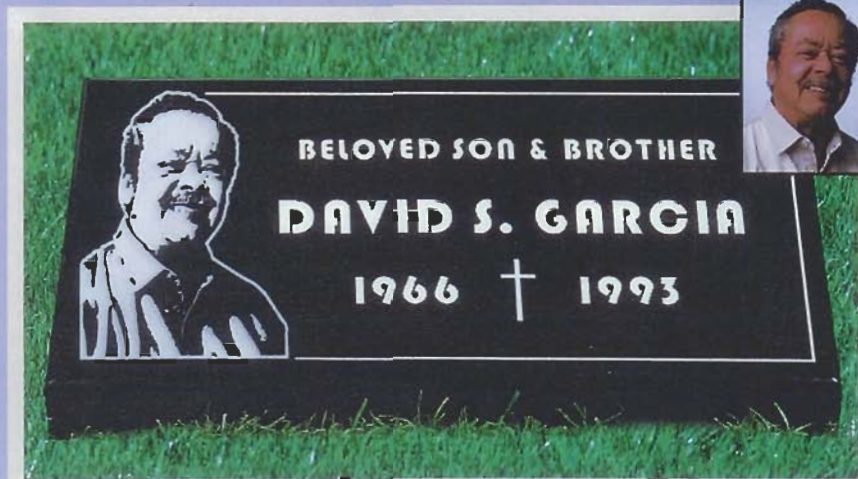

16 x28 Black LMP Granite with Photo Carve