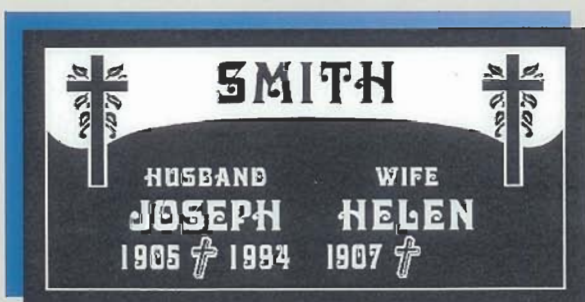

STYLE #676D

*Finish: Combination: Sanded Field/ Polished Field
Lettering: Davida*