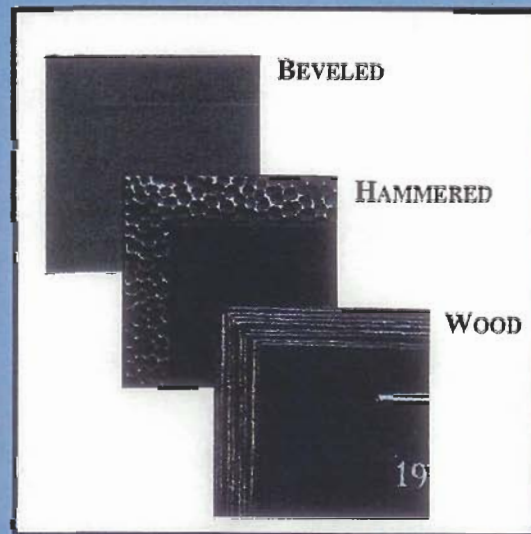

DOGWOOD (WB 3839)

PINE (WB 3882)

ROSARY (WB ROSARY)

ROSE (WB 3860)

SIMPLICITY (WB PLN)

HALF-LEDGER EDGE OPTIONS

United Memorial Products, Inc.
THE SINGLE SOURCE FOR ALL YOUR MEMORIAL PRODUCT NEEDS

MEMORIAL PORTRAIT OPTIONS