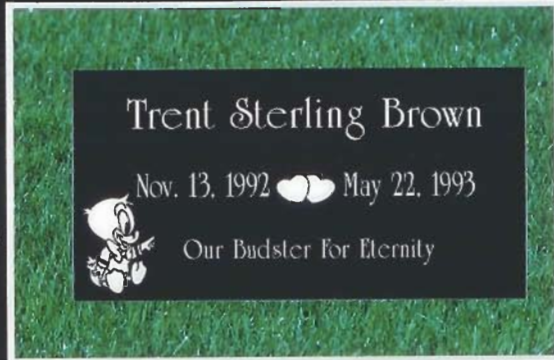

United Memorial Products, Inc.
 THE SINGLE SOURCE FOR ALL YOUR MEMORIAL PRODUCT NEEDS

Granite Memorial Selections

18 x 9 Flat Edge

EBONY BLACK GRANITE

INFANT MEMORIAL

24 x 12 Flat Edge

SIERRA WHITE GRANITE

SINGLE MEMORIAL