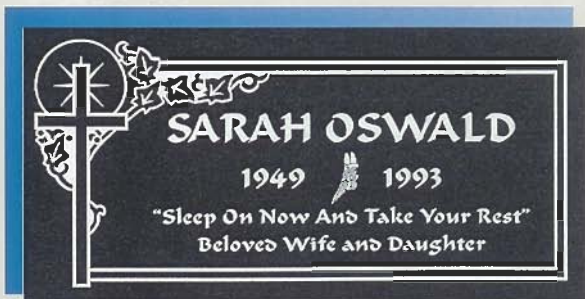

STYLE #548

*Finish: Polished Field~Skin Sunk Lettering
Lettering: Formal Script*