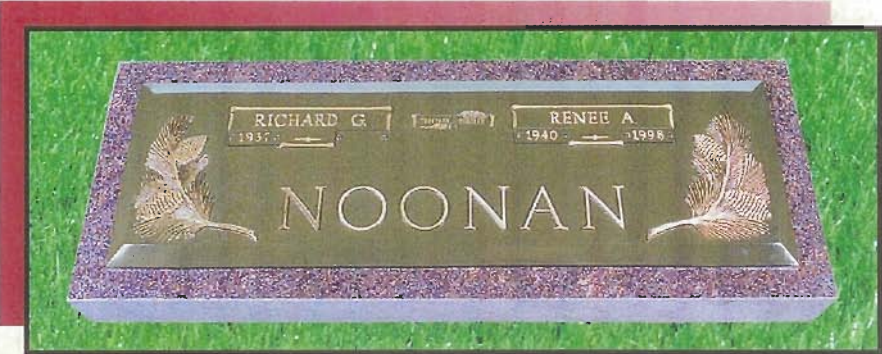

PINE (3086)