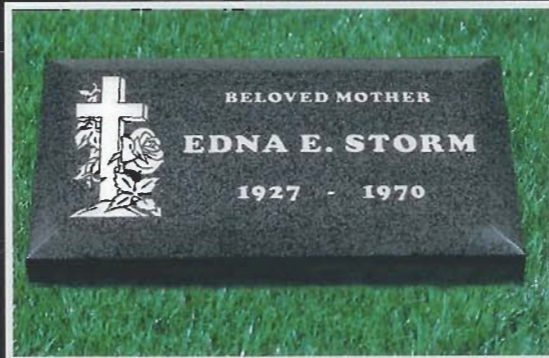

28 x 16 Beveled Edge

SINGLE MEMORIAL

BLUE PEARL GRANITE