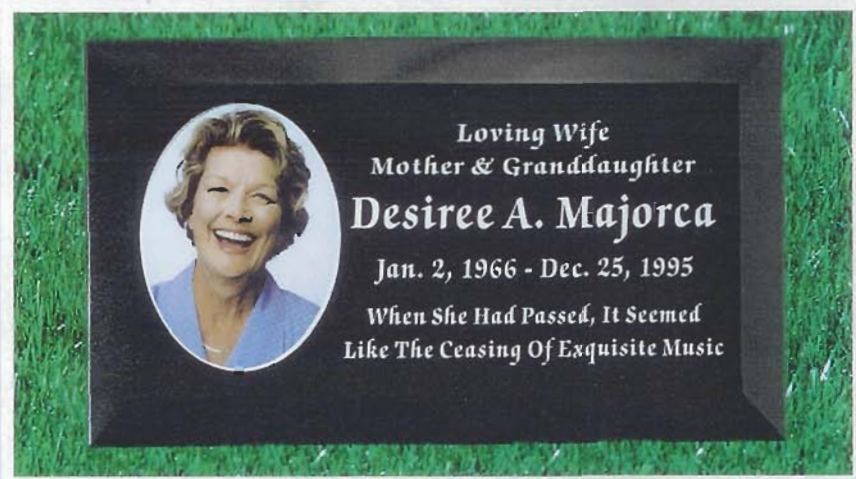

DOGWOOD (WB 3839)

PINE (WB 3882)

ROSARY (WB ROSARY)

ROSE (WB 3860)

SIMPLICITY (WB PLN)

HALF-LEDGER EDGE OPTIONS

United Memorial Products, Inc.
THE SINGLE SOURCE FOR ALL YOUR MEMORIAL PRODUCT NEEDS

MEMORIAL PORTRAIT OPTIONS