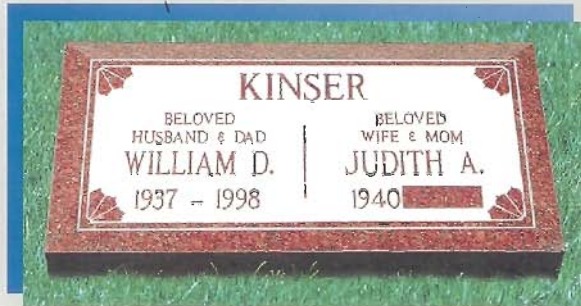

*COMPANION
RELIGIOUS
DESIGNS*

United Memorial Products, Inc.
THE SINGLE SOURCE FOR ALL YOUR MEMORIAL PRODUCT NEEDS

COMPANION GRANITE MEMORIAL MARKER SELECTIONS

STYLE #J-501D

*Finish: Polished Field~Skin Sunk Lettering
 Lettering: University Roman*