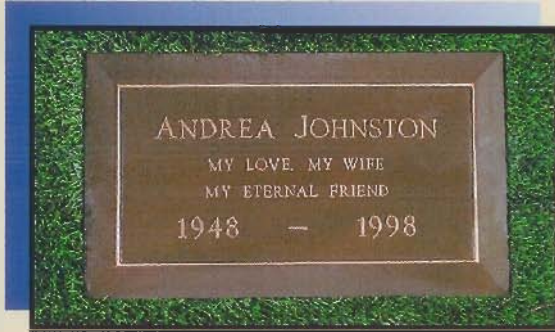

THE SIMPLICITY (604)

EDGE OPTION: WOOD GRAIN

United Memorial Products, Inc.
 THE SINGLE SOURCE FOR ALL YOUR MEMORIAL PRODUCT NEEDS

INDIVIDUAL BRONZE MEMORIAL MARKER SELECTIONS

THE SIMPLICITY PINLINE

SINGLE ROSE (681)