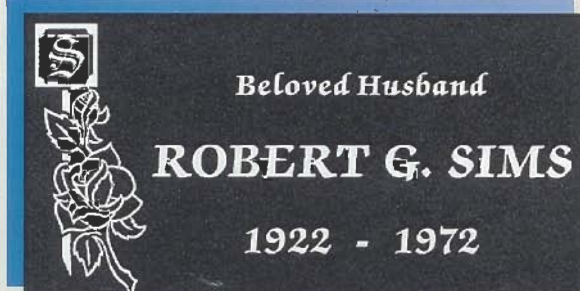

STYLE #200

*Finish: Polished Field~Skin Sunk Lettering
Lettering: Chancery*