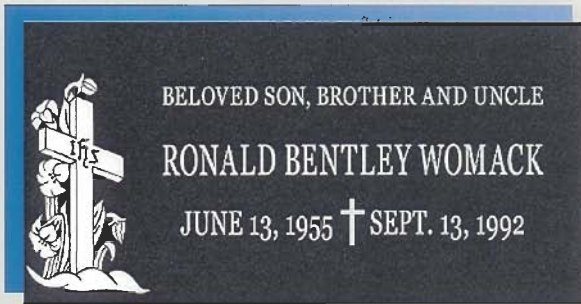

STYLE #308

*Finish: Polished Field~Skin Sunk Lettering
Lettering: Georgia*