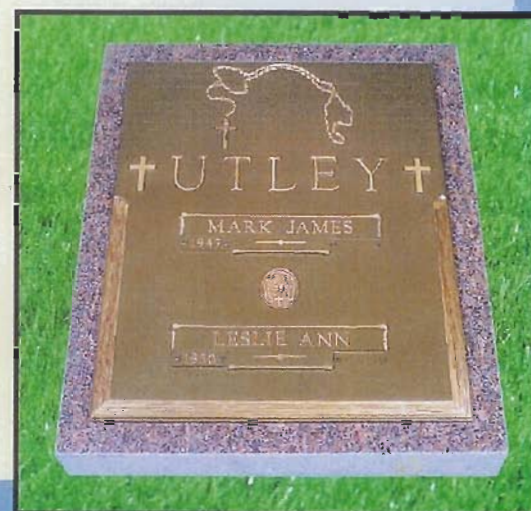

ROSARY (WB ROSARY)