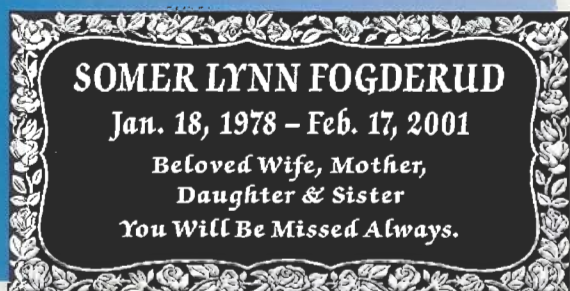

STYLE #139

*Finish: Polished Field~Skin Sunk Lettering
Lettering: Chancery*