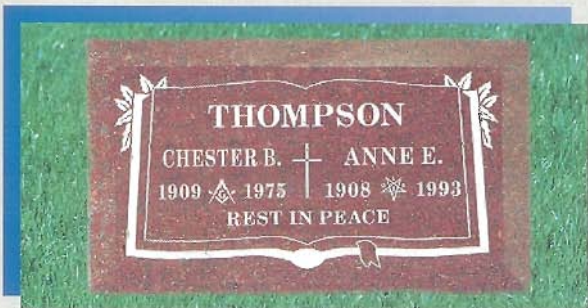

United Memorial Products, Inc.

THE SINGLE SOURCE FOR ALL YOUR MEMORIAL PRODUCT NEEDS

COMPANION GRANITE MEMORIAL MARKER SELECTIONS

STYLE #344D

*Finish: Polished Field~Skin Sunk Lettering
Lettering: Century Schoolbook*