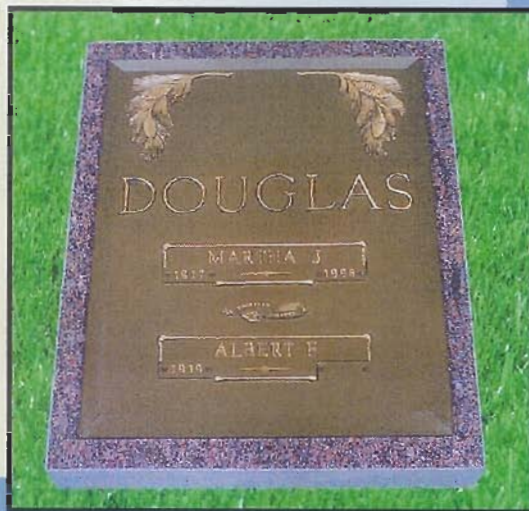

PINE (WB 3882)