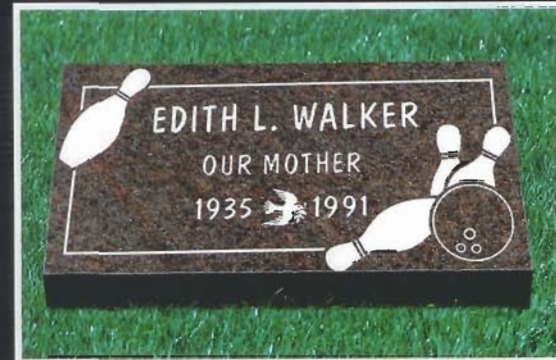

SINGLE MEMORIAL

28 x 16 Flat Edge

OXFORD REGAL GRANITE