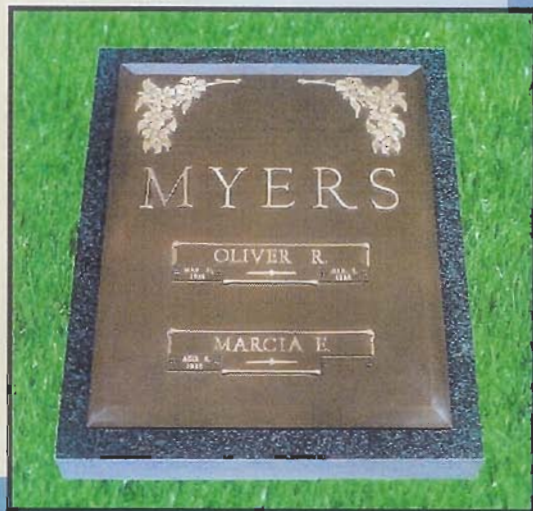

UNITED FLORAL

VETERAN COMPANION

BEVELED EDGE

HAMMERED EDGE

ROCK EDGE

WOOD EDGE

United Memorial Products, Inc.
 THE SINGLE SOURCE FOR ALL YOUR MEMORIAL PRODUCT NEEDS

BRONZE-ON-GRANITE HALF-LEDGER SELECTIONS