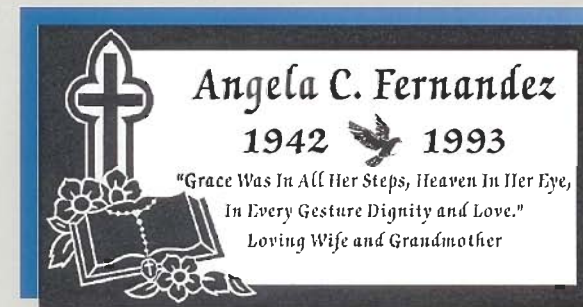

STYLE #547

*Finish: Sanded Field~Raised and Polished Lettering
Lettering: Chancery*