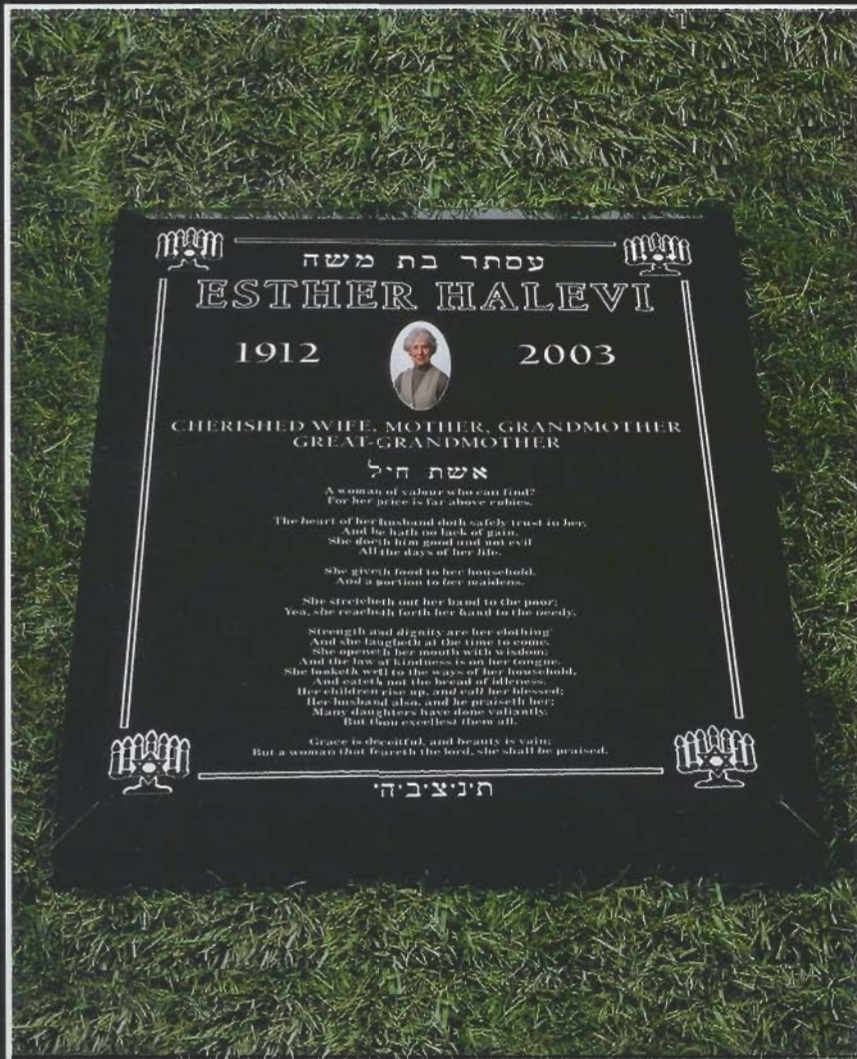

עסתר בת משה
ESTHER HALEVI

1912 2003

CHERISHED WIFE, MOTHER, GRANDMOTHER
GREAT-GRANDMOTHER

אשת חיל

The heart of her husband doth safely trust to her,
And he hath no lack of gain.
She doeth him good and not evil
All the days of her life.

תִּנְיָצִיבֶיהָ

30 x 39 Polish Bevel ~ Style #250

Finish: Combination Polish Field/Dbl Process
Lettering: Century Schoolbook

30 x 39 Polish Bevel ~ Custom Design

Finish: Polished Field, Skin Sunk Lettering
Lettering: Century Schoolbook, Times Roman