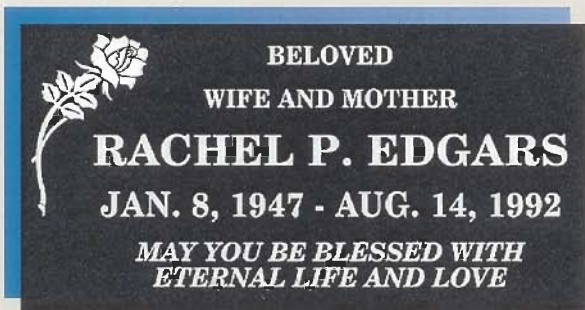

STYLE #802

*Finish: Polished Field~Skin Sunk Lettering
Lettering: Century Schoolbook*