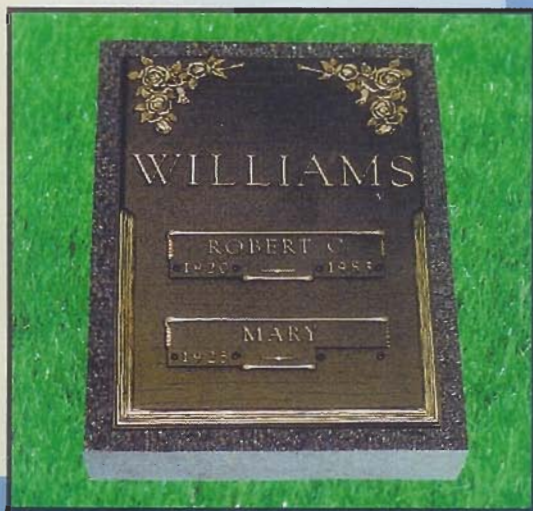

ROSE (WB 3860)