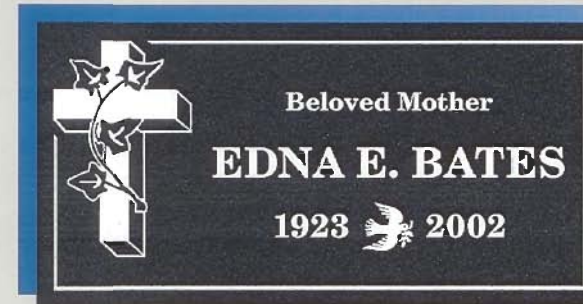

STYLE #504

*Finish: Polished Field~Skin Sunk Lettering
Lettering: Century Schoolbook*