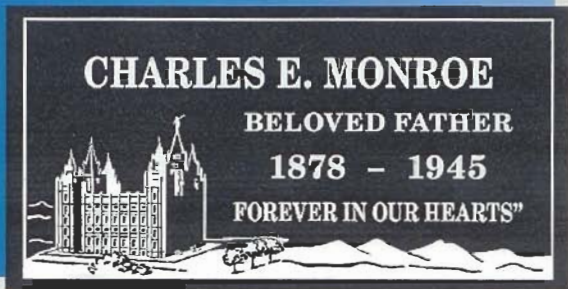

United Memorial Products, Inc.

THE SINGLE SOURCE FOR ALL YOUR MEMORIAL PRODUCT NEEDS

INDIVIDUAL GRANITE MEMORIAL MARKER SELECTIONS

STYLE #625

*Finish: Polished Field~Skin Sunk Lettering
Lettering: Century Schoolbook*