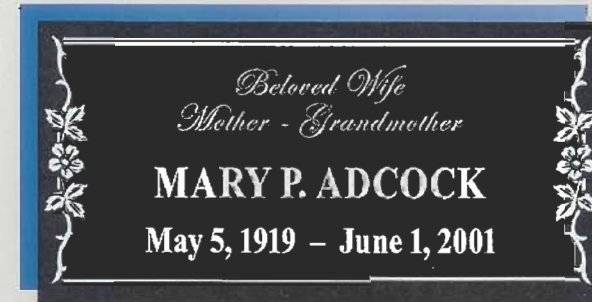

STYLE #116

*Finish: Polished Field~Skin Sunk Lettering
 Lettering: Edwardian Script/Times Roman*

United Memorial Products, Inc.
THE SINGLE SOURCE FOR ALL YOUR MEMORIAL PRODUCT NEEDS

INDIVIDUAL GRANITE MEMORIAL MARKER SELECTIONS