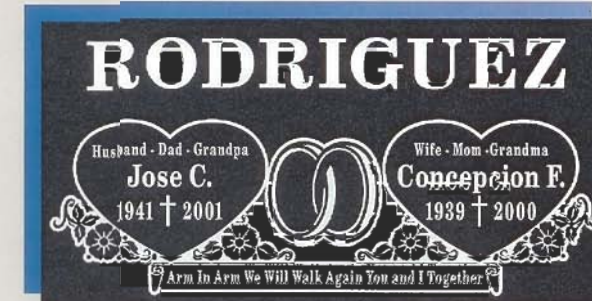

STYLE #1006D

*Finish: Polished Field~Skin Sunk Lettering
Lettering: Century Schoolbook*