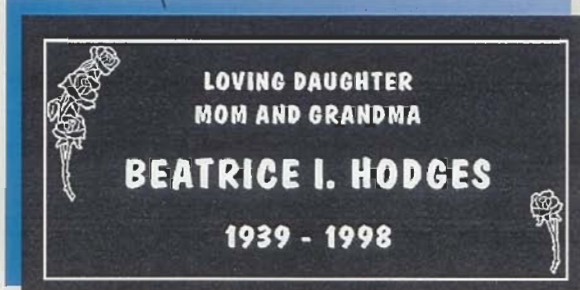

United Memorial Products, Inc.

THE SINGLE SOURCE FOR ALL YOUR MEMORIAL PRODUCT NEEDS

INDIVIDUAL GRANITE MEMORIAL MARKER SELECTIONS

STYLE #136

*Finish: Sanded Field~Raised and Polished Lettering
Lettering: Chancery*