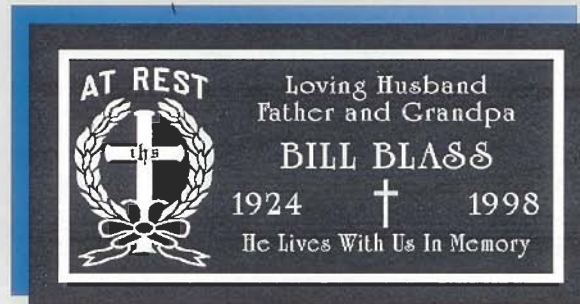

STYLE #114

*Finish: Polished Field~Skin Sunk Lettering
Lettering: University Roman*