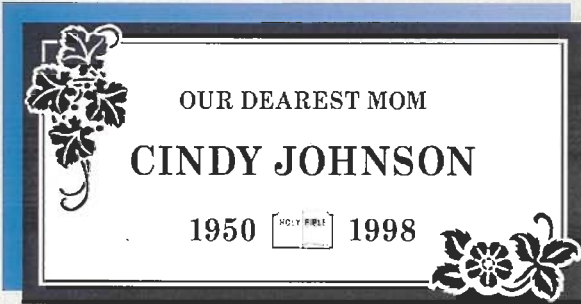

STYLE #116

*Finish: Polished Field~Skin Sunk Lettering
 Lettering: Edwardian Script/Times Roman*

United Memorial Products, Inc.
THE SINGLE SOURCE FOR ALL YOUR MEMORIAL PRODUCT NEEDS

INDIVIDUAL GRANITE MEMORIAL MARKER SELECTIONS