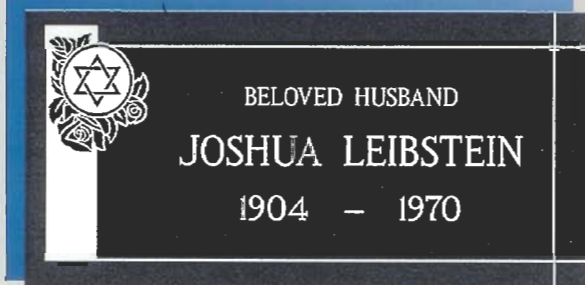

*INDIVIDUAL
RELIGIOUS
DESIGNS*

United Memorial Products, Inc.
THE SINGLE SOURCE FOR ALL YOUR MEMORIAL PRODUCT NEEDS

INDIVIDUAL GRANITE MEMORIAL MARKER SELECTIONS

STYLE #J-107

*Finish: Polished Field~Skin Sunk Lettering
Lettering: Modern*