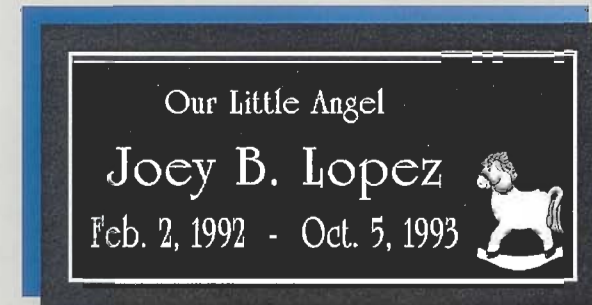

STYLE #820

*Finish: Polished Field~Skin Sunk Lettering
Lettering: University Roman*