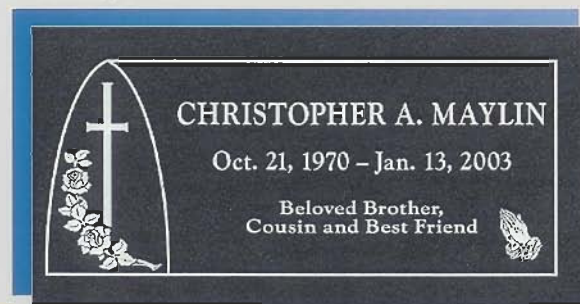

STYLE #313

*Finish: Polished Field~Skin Sunk Lettering
Lettering: Goudy*