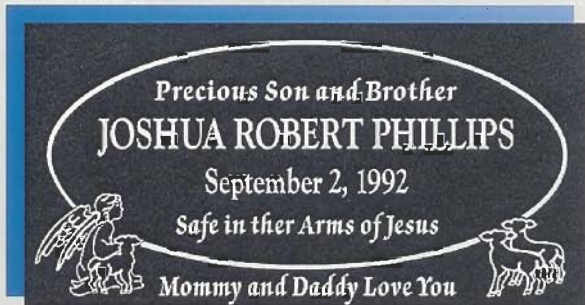

STYLE #814

*Finish: Polished Field~Skin Sunk Lettering
Lettering: Chancery/Goudy*