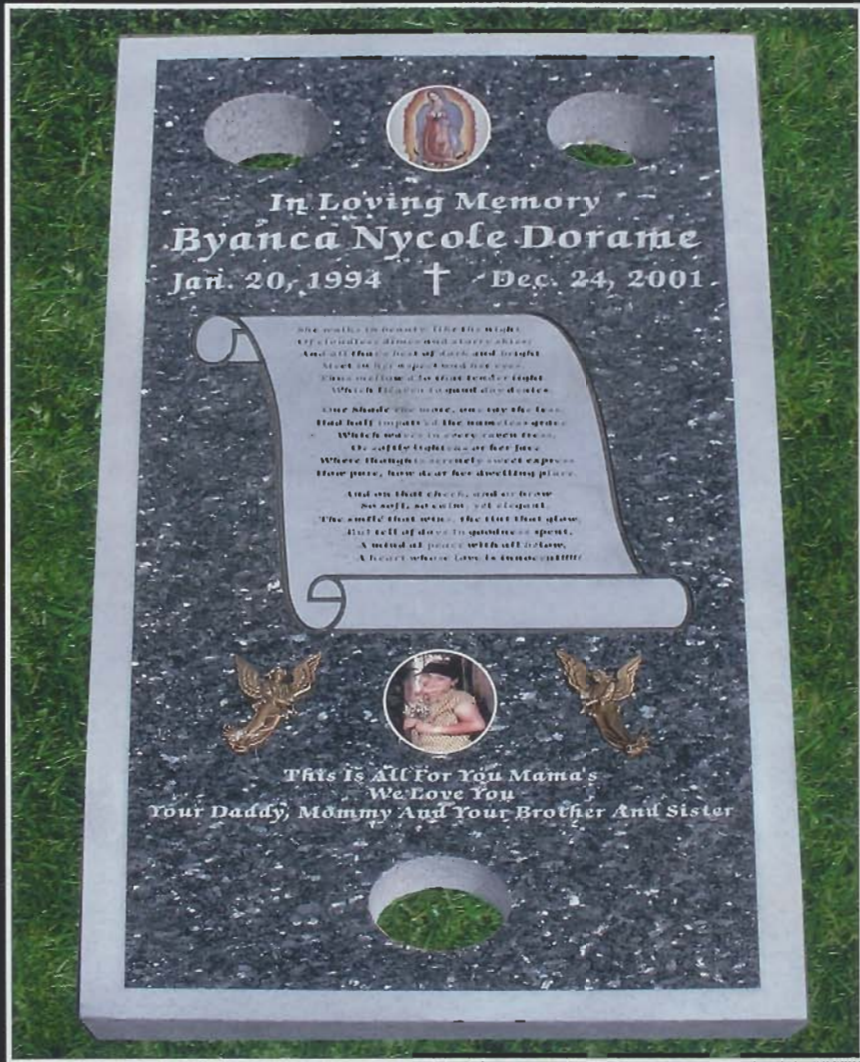

United Memorial Products, Inc.
THE SINGLE SOURCE FOR ALL YOUR MEMORIAL PRODUCT NEEDS

Granite Ledger Memorials

Style # Custom Design (32 x 72)
Finish: Combination Polish Field/Dbl Process
Lettering: Chancery