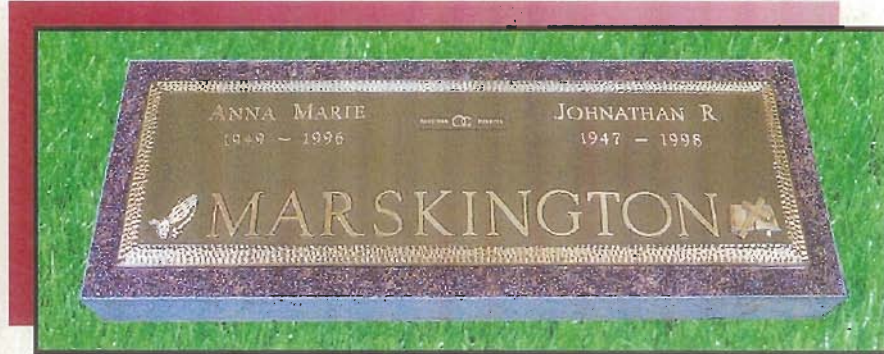

PRAYING HANDS (665)