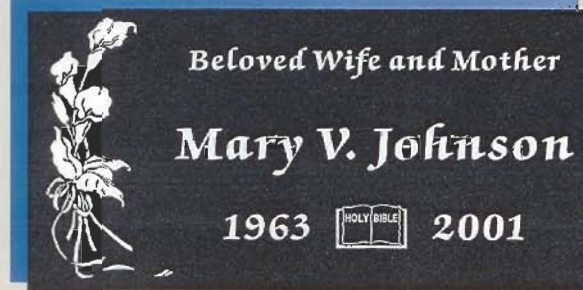

STYLE #138

*Finish: Polished Field~Skin Sunk Lettering
Lettering: Chancery*