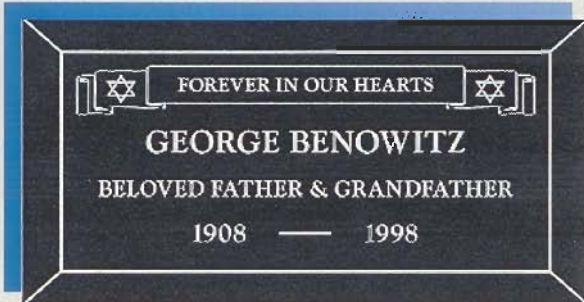

STYLE #J-900

*Finish: Polished Field~Skin Sunk Lettering
Lettering: Albertus Extra*

STYLE #J-901

*Finish: Polished Field~Skin Sunk Lettering
Lettering: Goudy*

INDIVIDUAL GRANITE MEMORIAL MARKER SELECTIONS