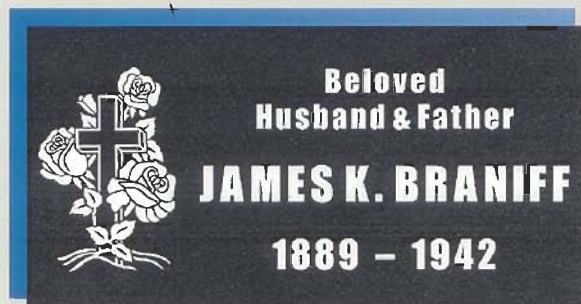

WIFE - MOTHER
GRANDMOTHER

MARY P. ADCOCK

1891 - 1965

STYLE #499

*Finish: Polished Field~Skin Sunk Lettering
Lettering: Century Schoolbook*

INDIVIDUAL GRANITE MEMORIAL MARKER SELECTIONS

STYLE #500

*Finish: Polished Field~Skin Sunk Lettering
Lettering: Chancery*