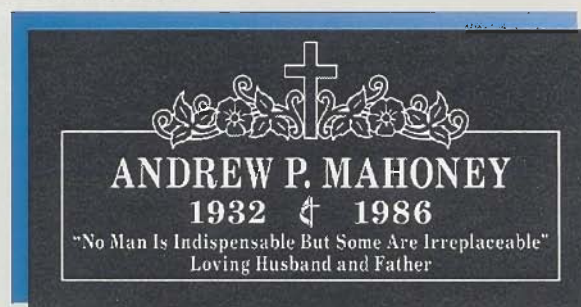

STYLE #544

*Finish: Polished Field~Skin Sunk Lettering
Lettering: Century Schoolbook*