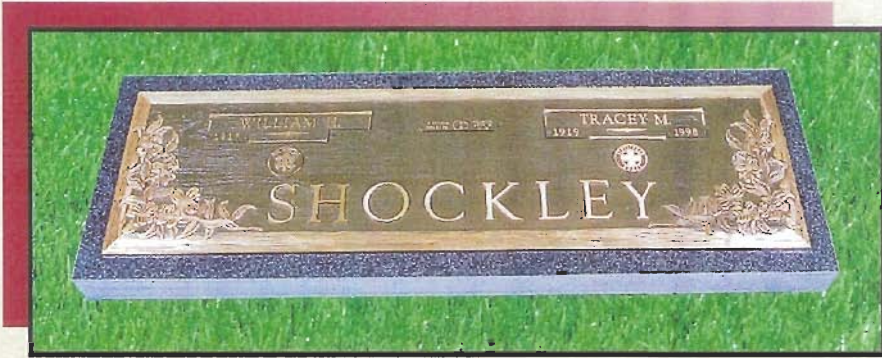

THE STRATFORD (603)

THE SUNSET (607)

UNITED FLORAL

THE VETERAN (NEW STYLE)

THE FAITH (680)

ROSE DOGWOOD

United Memorial Products, Inc.
 THE SINGLE SOURCE FOR ALL YOUR MEMORIAL PRODUCT NEEDS

BRONZE-ON-GRANITE COMPANION MEMORIAL SELECTIONS