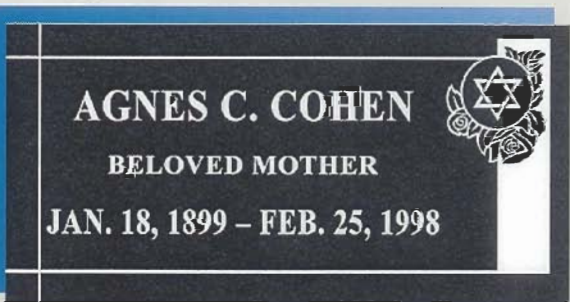

STYLE #J-819

*Finish: Polished Field~Skin Sunk Lettering
Lettering: Times Roman*