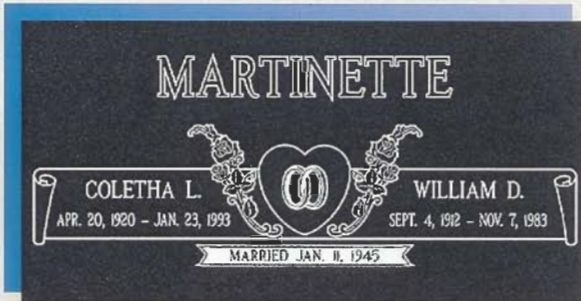

STYLE #839D

*Finish: Polished Field~Skin Sunk Lettering
Lettering: Modern Roman*