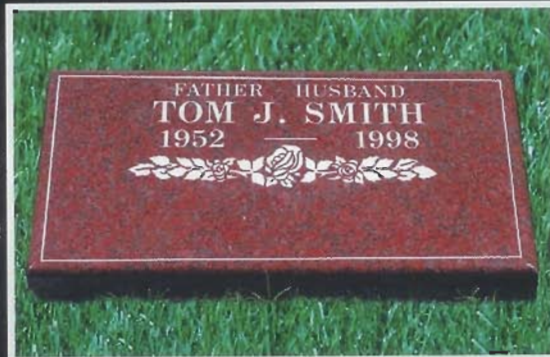

28 x 16 Flat Edge

RUSTIC MAHOGANY GRANITE

SINGLE MEMORIAL

28 x 16 Flat Edge

OXFORD REGAL GRANITE

COMPANION MEMORIAL

28 x 16 LMP Edge

BRIGHT RED GRANITE