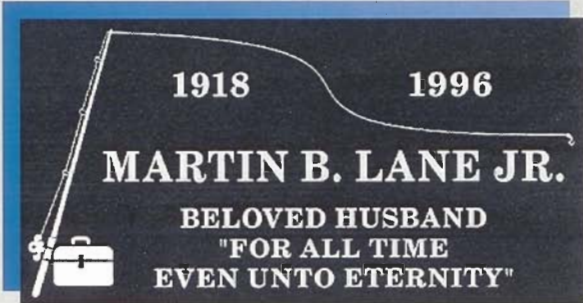

STYLE #1017D

*Finish: Polished Field~Skin Sunk Lettering
Lettering: Bauhaus*

***INDIVIDUAL
LIFESTYLE
DESIGNS***

United Memorial Products, Inc.

THE SINGLE SOURCE FOR ALL YOUR MEMORIAL PRODUCT NEEDS

INDIVIDUAL GRANITE MEMORIAL MARKER SELECTIONS