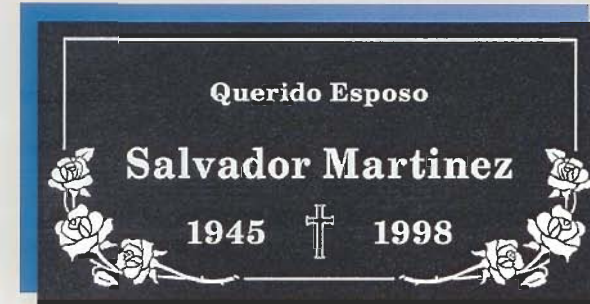

STYLE #124

*Finish: Polished Field~Skin Sunk Lettering
Lettering: Century Schoolbook*