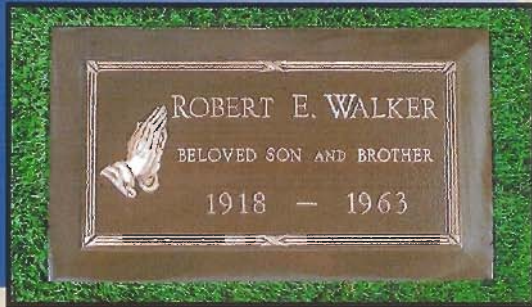

THE GOOD SHEPHERD (644)

EDGE OPTION: BEVEL EDGE

United Memorial Products, Inc.
 THE SINGLE SOURCE FOR ALL YOUR MEMORIAL PRODUCT NEEDS

INDIVIDUAL BRONZE MEMORIAL MARKER SELECTIONS

HANDS OF PRAYER (665)

HARMONY (622)