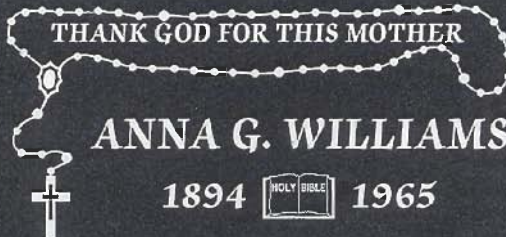

THANK GOD FOR THIS MOTHER
ANNA G. WILLIAMS
1894 1965

STYLE #587

Finish: Polished Field~Skin Sunk Lettering
Lettering: Chancery

Beloved Husband,
Father & Grandfather
EUGENE D. HORACE
Sept. 20, 1902 Jan. 14, 1998
Blessed Are The Pure In Heart
For They Shall See God

STYLE #685

Finish: Polished Field~Skin Sunk Lettering
Lettering: Chancery

Beloved Son,
Brother And Friend
Javier Hernandez
May 5, 1976 Feb. 25, 2002
You Will Always
Be In Our Hearts

STYLE #686

Finish: Double Process~Sanded Field/Deep Sunk Design
Lettering: Albertus

BELOVED
WIFE AND MOTHER
ELIZABETH D. GREENSPAN
JUN. 12, 1939 - AUG. 21, 1998

STYLE #687

Finish: Polished Field~Skin Sunk Lettering
Lettering: University Condensed

GABRIELLA A. BURKE
March 30, 1951 - Dec. 11, 2001
Her Memory Is Enshrined In Our Hearts

STYLE #543

Finish: Sanded Field~Raised and Polished Lettering
Lettering: Chancery