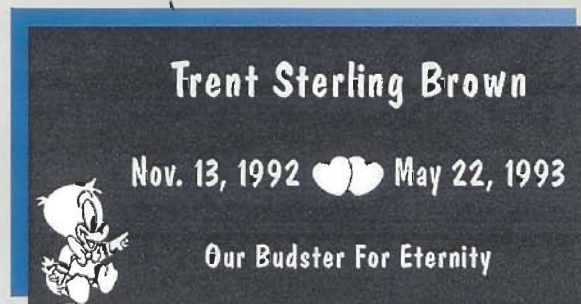

STYLE #811

*Finish: Polished Field~Skin Sunk Lettering
Lettering: Dom Bold*