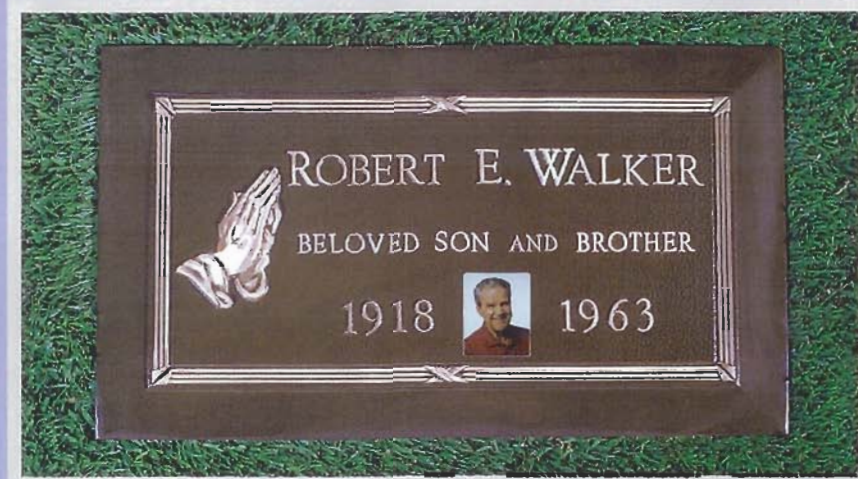

16 x28 Bronze with Color Photo Tile