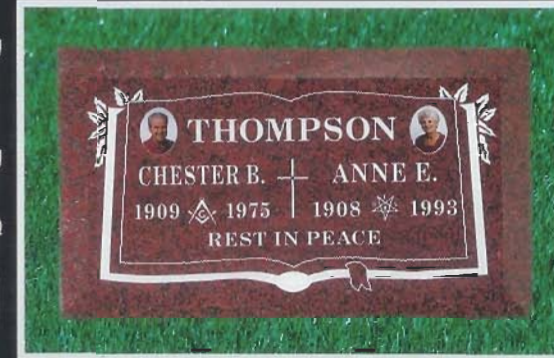

28 x 16 Beveled Edge

COMPANION MEMORIAL *

- CHOICE OF TWELVE PREMIUM GRANITE COLORS
- CHOICE OF ANY CUSTOM DESIGN
- UNLIMITED INSCRIPTION (SPACE ALLOWING)
- CHOICE OF ANY STANDARD EMBLEM