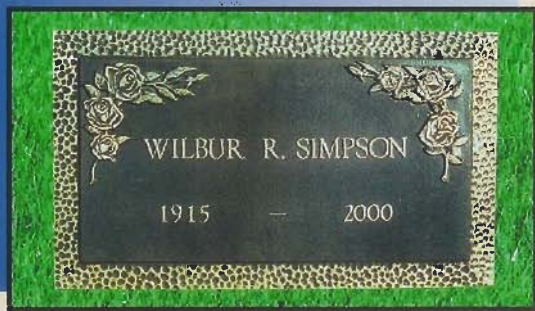

DOUBLE ROSE (686)