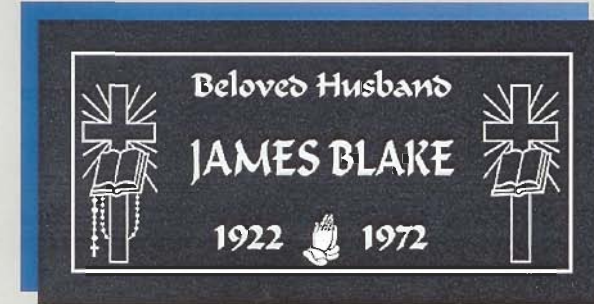

STYLE #117

*Finish: Polished Field~Skin Sunk Lettering
Lettering: Formal Script*