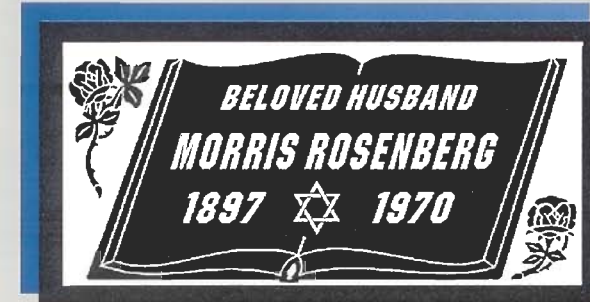

STYLE #J-904

*Finish: Polished Field~Skin Sunk Lettering
Lettering: Slant Block*