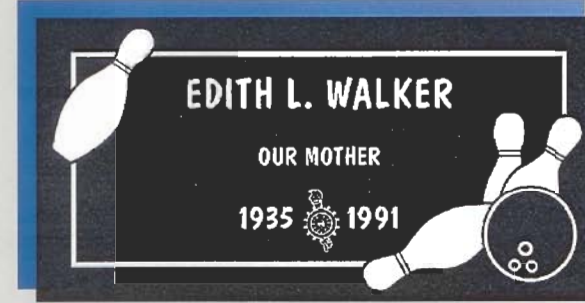

STYLE #823

*Finish: Polished Field-Skin Sunk Lettering
Lettering: Dom Bold*