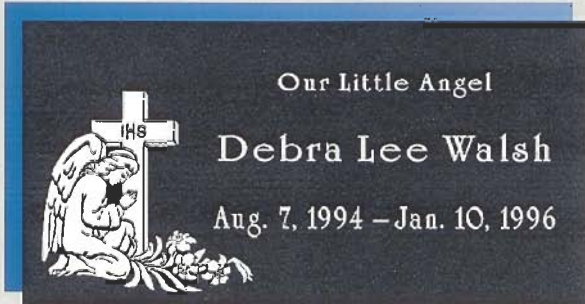

STYLE #808

*Finish: Polished Field~Skin Sunk Lettering
Lettering: Block/University Roman*

United Memorial Products, Inc.
 THE SINGLE SOURCE FOR ALL YOUR MEMORIAL PRODUCT NEEDS

MEMORIAL MARKER SELECTIONS FOR CHILDREN