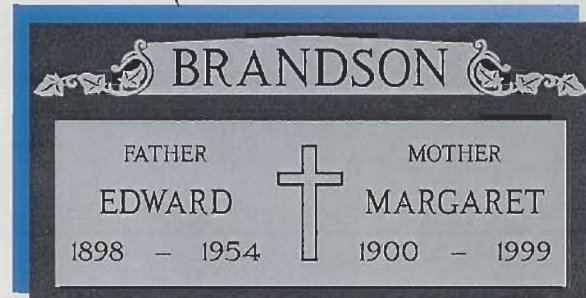

STYLE #838D

*Finish: Double-Process (Polished/Sanded with Sunk Letters)
Lettering: Modern Roman*