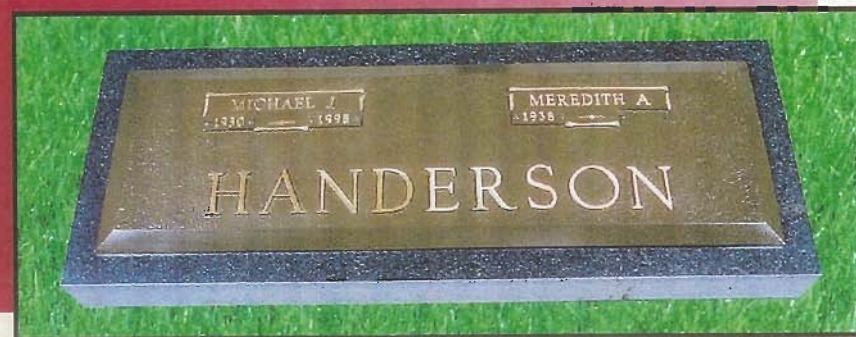

United Memorial Products, Inc.
THE SINGLE SOURCE FOR ALL YOUR MEMORIAL PRODUCT NEEDS

BRONZE-ON-GRANITE COMPANION MEMORIAL SELECTIONS

ROSE (3113)

ROSE CREST (6803)

ROSE DOGWOOD (197)—AVAILABLE 14 x 44 ONLY