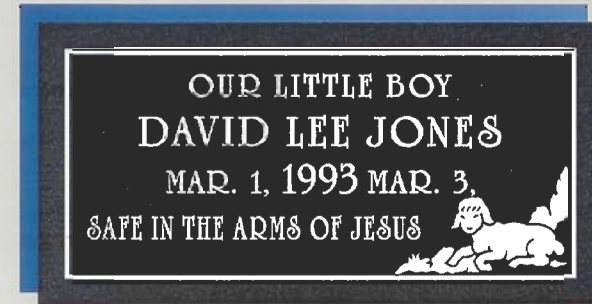

STYLE #812

*Finish: Polished Field~Skin Sunk Lettering
Lettering: University Roman*