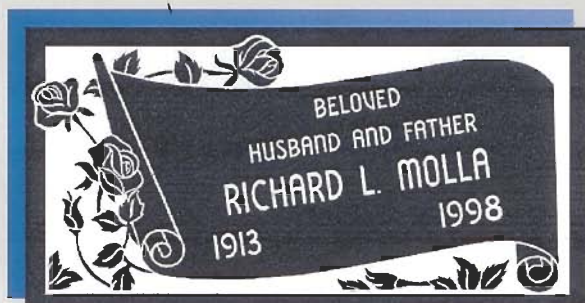

STYLE #104

*Finish: Polished Field~Skin Sunk Lettering
Lettering: Modern*