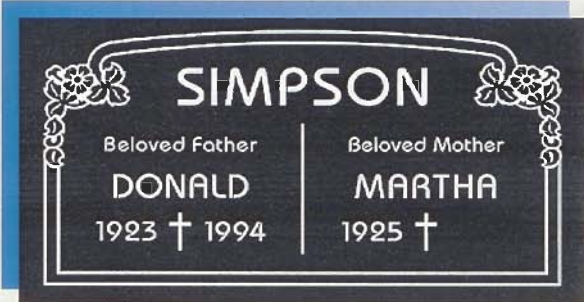

STYLE #1041

Finish: Polished Field~Skin Sunk Lettering
Lettering: Maiandra

COMPANION
FLORAL
DESIGNS

United Memorial Products, Inc.
THE SINGLE SOURCE FOR ALL YOUR MEMORIAL PRODUCT NEEDS

COMPANION GRANITE MEMORIAL MARKER SELECTIONS