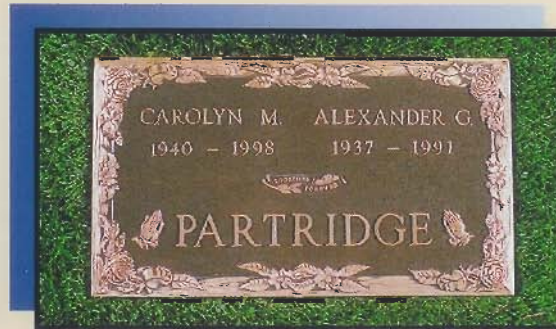

THE STRATFORD (603)

THE SUNSET (607)

UNITED FLORAL

THE VETERAN (NEW STYLE)

THE FAITH (680)

ROSE DOGWOOD

United Memorial Products, Inc.
 THE SINGLE SOURCE FOR ALL YOUR MEMORIAL PRODUCT NEEDS

BRONZE-ON-GRANITE COMPANION MEMORIAL SELECTIONS