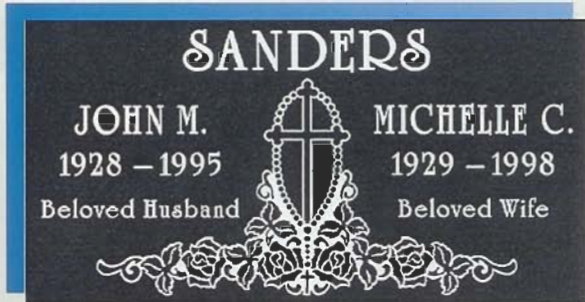

STYLE #604D

*Finish: Polished Field~Skin Sunk Lettering
Lettering: Modern Roman*